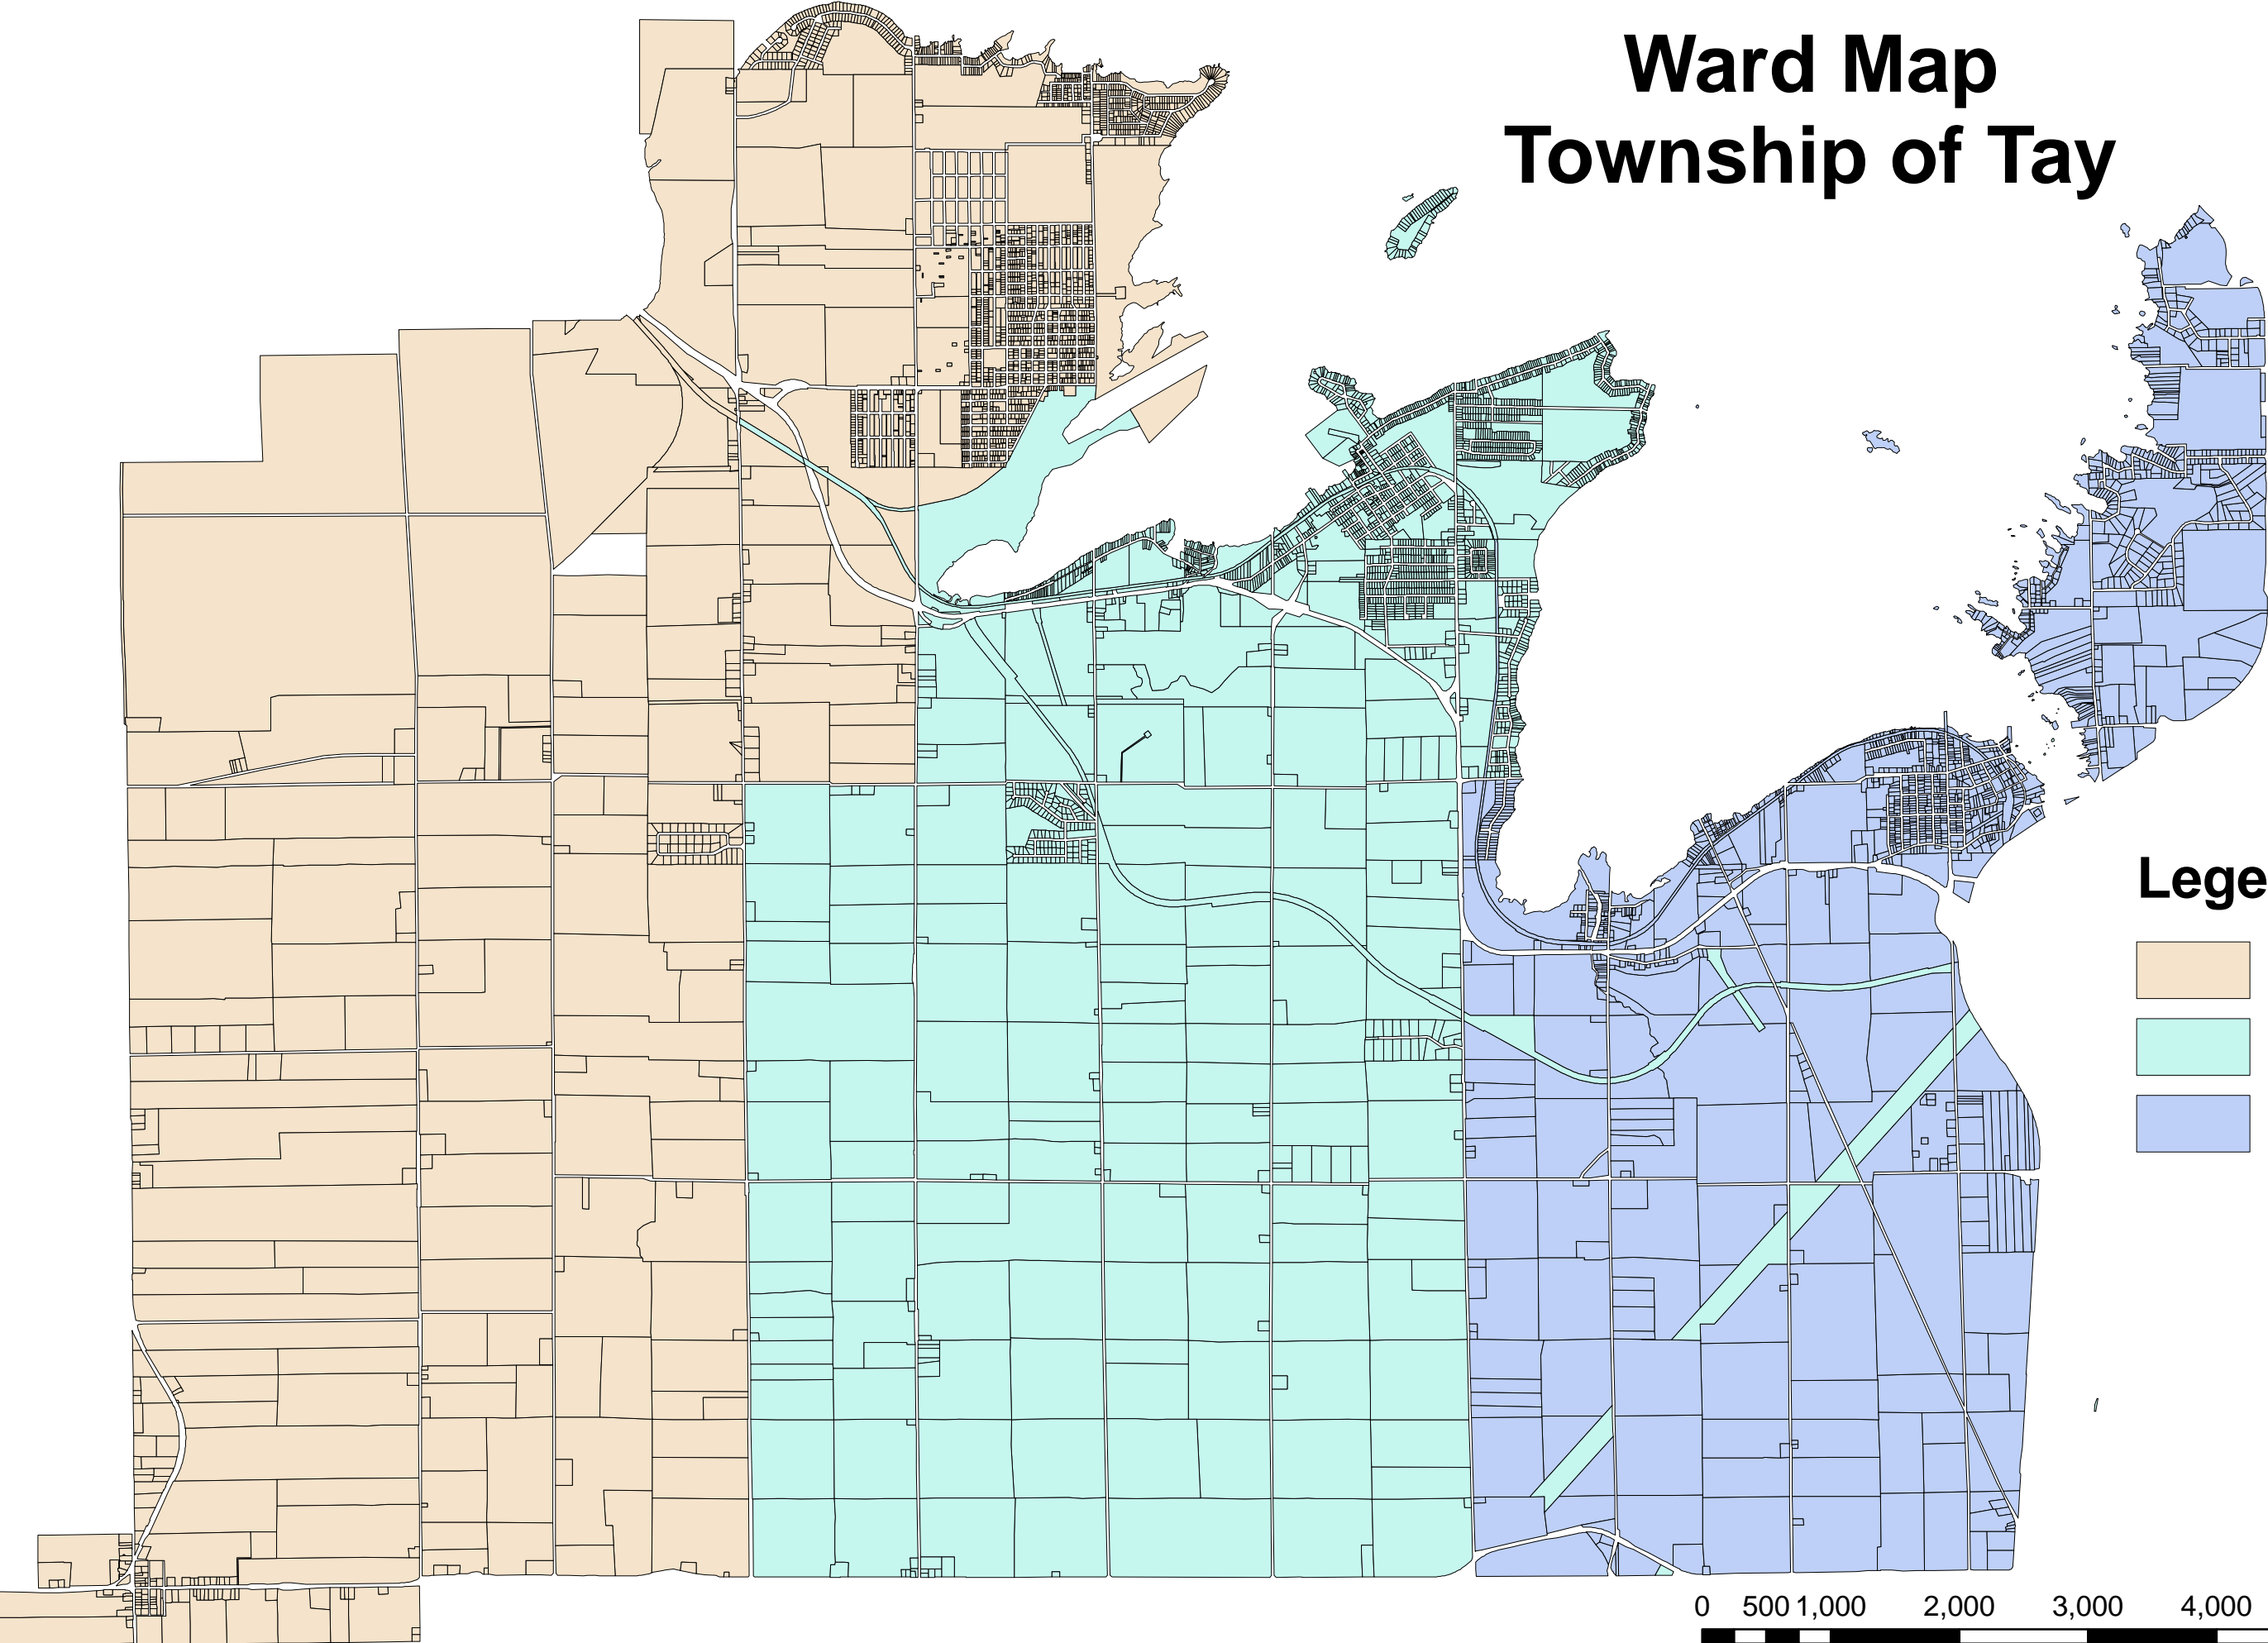

Ward Map Township of Tay

Legend

-  Ward 1
-  Ward 2
-  Ward 3

0 500 1,000 2,000 3,000 4,000 5,000 Meters